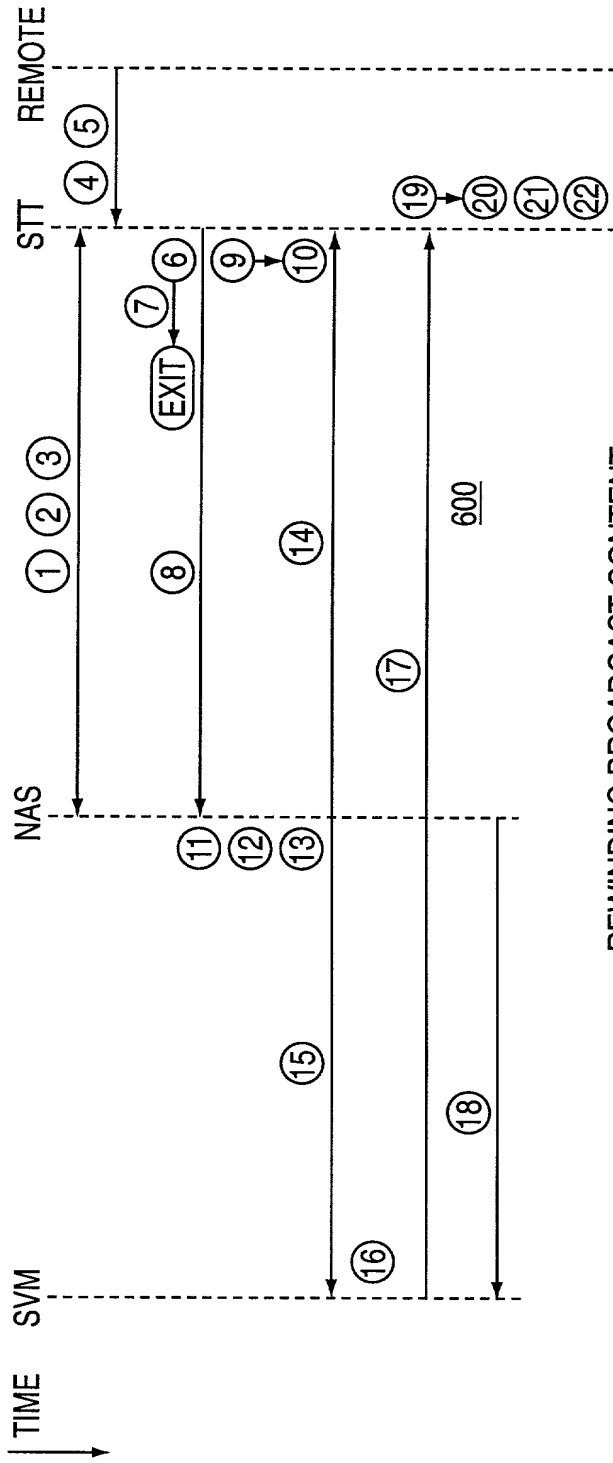

FIG. 1A

1A
1B

FIG. 1

FIG. 1B

FIG. 2

ATTORNEY'S OFFICE

FIG. 3

FIG. 3

TIME SHIFT SCHEDULING

400

REWINDING BROADCAST CONTENT
FIG. 6

PAUSING BROADCAST CONTENT
FIG. 7

INITIATING DIVA TV SERVICE VIA IPG

FIG. 8

INITIATING DIVA CAPTURE TV SERVICE VIA NAVIGATOR

FIG. 9

MANAGING DIVA TV WINDOWS

FIG. 10